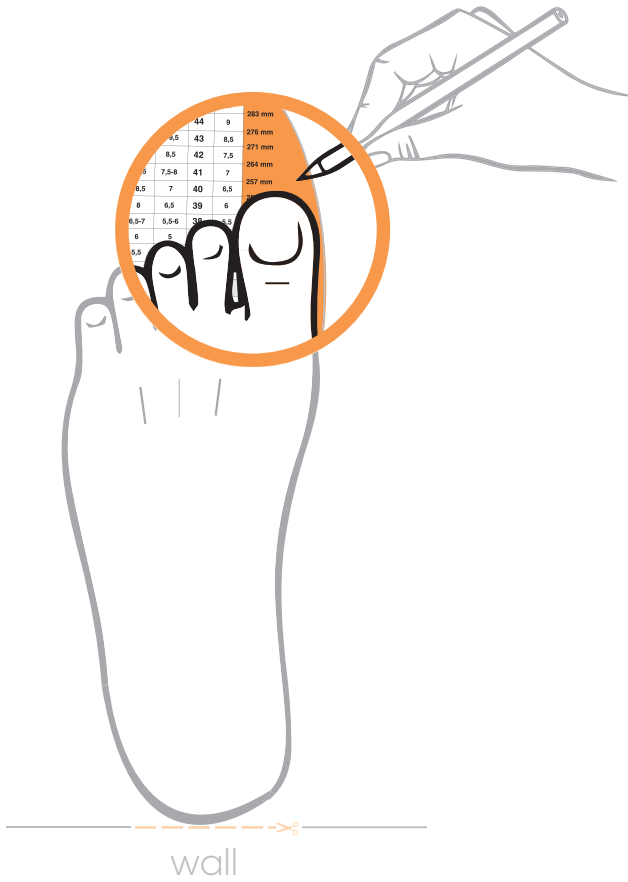

LANEWAY PROMOS

SIZE CONVERTER

- 1 First, place the heel along the dotted line drawn on the template with bare feet.
- 2 Place well your foot and mark the end with a pencil.
- 3 If your size is in the border line between two numbers, we advise you to choose the highest.

See examples
on the next page

12-12,5	10,5-11	10	9-9,5	8,5	7,5-8	7	6,5	6	5,5	5	4,5	3,5	297 mm
11,5-12	10,5-11	10	9-9,5	8,5	7,5-8	7	6,5	6	5,5	5	4,5	3,5	283 mm
11,5	10,5-11	10	9-9,5	8,5	7,5-8	7	6,5	6	5,5	5	4,5	3,5	276 mm
12,5	11,5-12	10,5-11	10	9-9,5	8,5	7,5-8	7	6,5	6	5,5	5	4,5	271 mm
47	46	45	44	43	42	41	40	39	38	37	36	35	264 mm
11,5	11	10	9	8,5	8	7,5	7	6,5	6	5,5	5	4,5	257 mm
11,5	11	10	9	8,5	8	7,5	7	6,5	6	5,5	5	4,5	251 mm
11,5	11	10	9	8,5	8	7,5	7	6,5	6	5,5	5	4,5	244 mm
11,5	11	10	9	8,5	8	7,5	7	6,5	6	5,5	5	4,5	237 mm
11,5	11	10	9	8,5	8	7,5	7	6,5	6	5,5	5	4,5	232 mm
11,5	11	10	9	8,5	8	7,5	7	6,5	6	5,5	5	4,5	225 mm
US (WOMEN)											EU	UK	

In case of doubt or half numbers we recommend you choose the highest number.

ATTENTION!
PRINT AT %100

DID IT PRINT IN THE RIGHT SCALE?

To check if the converter has been printed correctly, use a ruler to measure the scale above and confirm that it measures 50mm.

PLACE YOUR HEEL
ON THE LINE

LANEWAY PROMOS

EXAMPLE 1

If the length of your foot is 253mm, your size is 40.

EXAMPLE 2

If the length of your foot is 264mm, your size is 42.

FOOT SIZE SUGGESTIONS