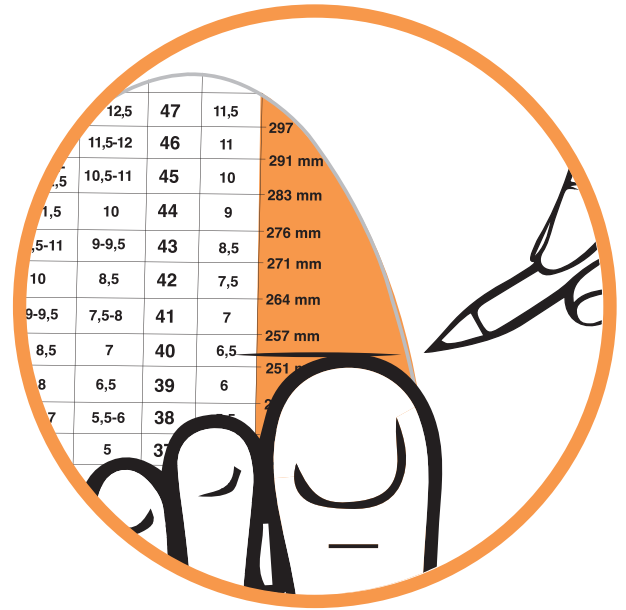

LANEWAY PROMOS

SIZE CONVERTER

- 1 First, place the heel along the dotted line drawn on the template with bare feet.
- 2 Place well your foot and mark the end with a pencil.
- 3 If your size is in the border line between two numbers, we advise you to choose the highest.

See examples
on the next page

12-12,5	10,5-11	10	9-9,5	8,5	7,5-8	7	6,5	6	5,5	5	4,5	3,5	297 mm
11,5-12	10,5-11	10	9-9,5	8,5	7,5-8	7	6,5	6	5,5	5	4,5	3,5	283 mm
11,5	10,5-11	10	9-9,5	8,5	7,5-8	7	6,5	6	5,5	5	4,5	3,5	276 mm
12,5	11,5-12	10,5-11	10	9-9,5	8,5	7,5-8	7	6,5	6	5,5	5	4,5	271 mm
47	46	45	44	43	42	41	40	39	38	37	36	35	264 mm
11,5	11	10	9	8,5	8	7,5	7	6,5	6	5,5	5	4,5	257 mm
11,5	11	10	9	8,5	8	7,5	7	6,5	6	5,5	5	4,5	251 mm
11,5	11	10	9	8,5	8	7,5	7	6,5	6	5,5	5	4,5	244 mm
11,5	11	10	9	8,5	8	7,5	7	6,5	6	5,5	5	4,5	237 mm
11,5	11	10	9	8,5	8	7,5	7	6,5	6	5,5	5	4,5	232 mm
11,5	11	10	9	8,5	8	7,5	7	6,5	6	5,5	5	4,5	225 mm
US (WOMEN)											EU	UK	

In case of doubt or half numbers we recommend you choose the highest number.

ATTENTION!
PRINT AT %100

DID IT PRINT IN THE RIGHT SCALE?

To check if the converter has been printed correctly, use a ruler to measure the scale above and confirm that it measures 50mm.

PLACE YOUR HEEL
ON THE LINE

LANEWAY PROMOS

EXAMPLE 1

If the length of your foot is 253mm, your size is 40.

EXAMPLE 2

If the length of your foot is 264mm, your size is 42.

FOOT SIZE SUGGESTIONS